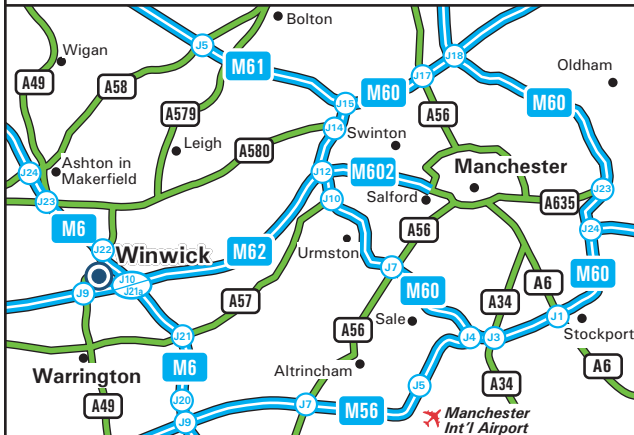

Partnerships in care

Arbury Court/PiC National Training Centre
Townfield Lane, Winwick
Warrington WA2 8TR

Tel: 01925 400600
 Fax: 01925 400601

Email: zelms@partnershipsincare.co.uk
www.partnershipsincare.co.uk

From M6

- Leave the M6 at junction 22, signposted Newton-le-Willows / Warrington.
- At the motorway roundabout, follow the signs for Newton-le-Willows and Warrington.
- At the next roundabout, turn left and proceed for about 500 yards, stay on the inside lane of the dual carriageway.
- You will see 'Burger King on the right, turn left opposite 'Burger King', just after the traffic lights, onto Townfield Lane.
- Drive up the lane, and the entrance to Arbury Court is on the right.

From M62

- Leave the M62 at junction 9, signposted Newton-le-Willows (A49).
- At the roundabout, follow the signs for Newton-le-Willows, staying in the inside lane.
- At the next roundabout, signposted M6, take the third exit, staying on the inside lane.
- You will see 'Burger King on the right, turn left opposite 'Burger King', just after the traffic lights, onto Townfield Lane.
- Drive up the lane, and the entrance to Arbury Court is on the right.

By Train

- The nearest stations are either Warrington Central or Warrington Bank Quay. We are a short taxi ride from both stations.

By Public Transport

- Bus services (420, 360) operate from Warrington Bus Station and run between Warrington and Newton-le-Willows, which stops opposite the entrance to Arbury Court at the B + Q Warehouse.
- Cross the road and you are in Townfield Lane. Arbury Court is a few hundred yards on your right.
- There is also a bus service from Newton-le-Willows, which stops just beyond Townfield Lane.
- Walk back to Townfield Lane and Arbury Court is a few hundred yards on your right.